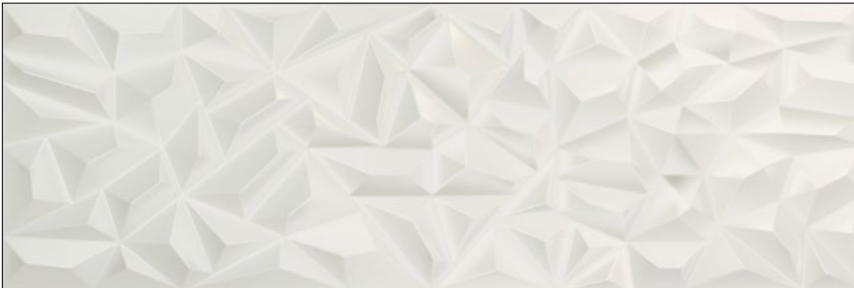

Wall tiles from Spain. Texture, depth, elegance. Repeat

16"x48" silk wall tile - oh la la white flat 270251

16"x48" silk wall tile - ole white 3d 270252

16"x48" silk wall tile - mama mia white 3d 270253

16"x48" silk wall tile - toll white 3d 270254

Recommended Uses

Residential
Commercial
Interior Wall
Countertops
Fireplaces
Showers

Technical Data

	Variation: V1
	Water Absorption >10% (ISO 10545-3)
	Stain Res.: CLASS 5 (ISO 10545-14)