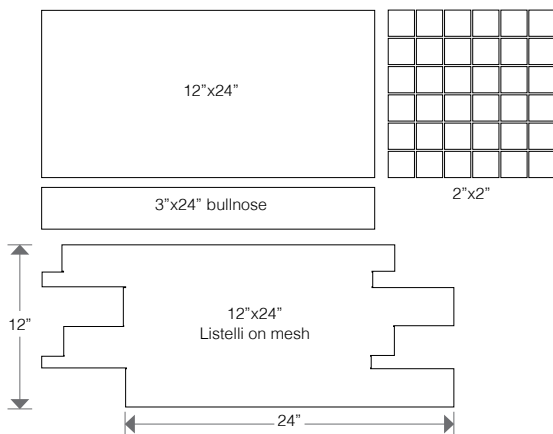

2"x2" square mosaic
250325

3"x24" surface bullnose trim
260325

grey

12"x24" field tile- 270326

12"x24" Listelli on mesh- 250329

2"x2" square mosaic
250326

3"x24" surface bullnose trim
260326

nominal sizes: