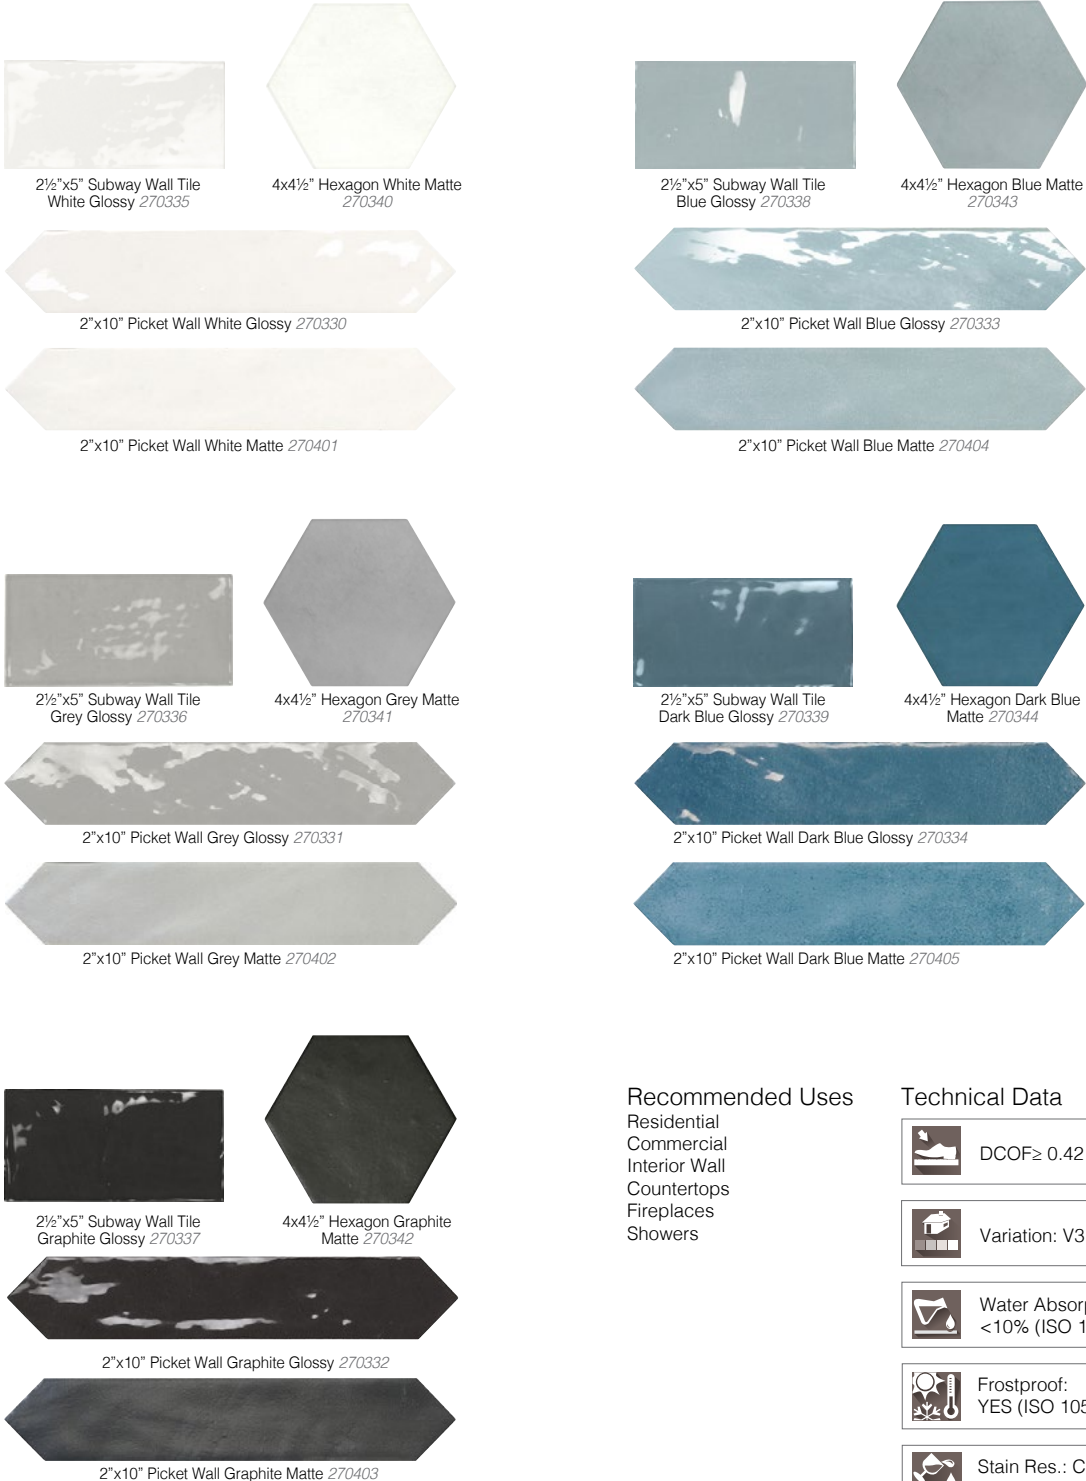

Transform your surroundings with Pera Tile's Switch's classic shapes including the popular picket. Stunning colors reminiscent of Old Spanish ceramics, Switch will refresh any space. Finishes in matte and glossy, Switch will enhance your walls while matte porcelain hexagon is available for floors.

2 1/2"x5" Subway Wall Tile
White Glossy 270335

4x4 1/2" Hexagon White Matte
270340

2 1/2"x5" Subway Wall Tile
Blue Glossy 270338

4x4 1/2" Hexagon Blue Matte
270343

2"x10" Picket Wall White Glossy 270330

2"x10" Picket Wall Blue Glossy 270333

2"x10" Picket Wall White Matte 270401

2"x10" Picket Wall Blue Matte 270404

2 1/2"x5" Subway Wall Tile
Grey Glossy 270336

4x4 1/2" Hexagon Grey Matte
270341

2 1/2"x5" Subway Wall Tile
Dark Blue Glossy 270339

4x4 1/2" Hexagon Dark Blue
Matte 270344

2"x10" Picket Wall Grey Glossy 270331

2"x10" Picket Wall Dark Blue Glossy 270334

2"x10" Picket Wall Grey Matte 270402

2"x10" Picket Wall Dark Blue Matte 270405

2 1/2"x5" Subway Wall Tile
Graphite Glossy 270337