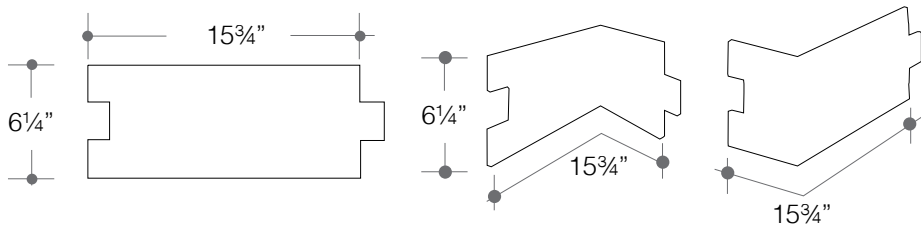

mitered outside corner*
210032-o

giungla natura 210024

terra natura 210025

lava natura 210026

mitered inside corner*
210033-i

mitered outside corner*
210033-o

mitered inside corner*
210034-i

mitered outside corner*
210034-o

mitered inside corner*
210035-i

mitered outside corner*
210035-o

nominal sizes:

Technical Data

Recommended Uses

Residential
Interior Floor
Exterior Cladding
Showers

Commercial
Interior Wall
Fireplaces
Pool & Spa (waterline)