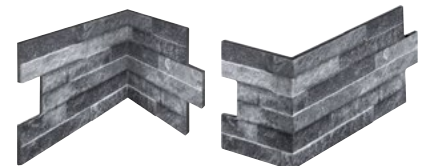

Natura interlocking wall panel designs are inspired by nature. A selection of crisp colors from subtle to bold to suit your taste and passion. Recommended for residential and commercial spaces. Give your space a bold twist. Try Natura around your fireplaces, showers, pool & spa waterline.

mitered outside corner*
210032-o

giungla natura 210024

terra natura 210025

lava natura 210026

mitered inside corner*
210033-i

mitered outside corner*
210033-o

mitered inside corner*
210034-i

mitered outside corner*
210034-o

mitered inside corner*
210035-i

mitered outside corner*
210035-o

nominal sizes:

Technical Data

Recommended Uses

Residential
Interior Floor
Exterior Cladding
Showers

Commercial
Interior Wall
Fireplaces
Pool & Spa (waterline)