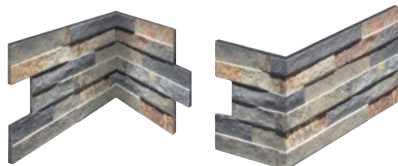

Natura interlocking wall panel designs are inspired by nature. A selection of crisp colors from subtle to bold to suit your taste and passion. Recommended for residential and commercial spaces. Give your space a bold twist. Try Natura around your fireplaces, showers, pool & spa waterline.

mitered outside corner*
210032-o

giungla natura 210024

terra natura 210025

lava natura 210026

mitered inside corner*
210033-i

mitered outside corner*
210033-o

mitered inside corner*
210034-i

mitered outside corner*
210034-o

mitered inside corner*
210035-i

mitered outside corner*
210035-o

nominal sizes:

Technical Data

Recommended Uses

Residential
Interior Floor
Exterior Cladding
Showers

Commercial
Interior Wall
Fireplaces
Pool & Spa (waterline)