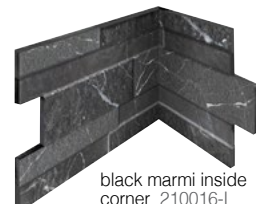

Marmi captures the inherent beauty of classic Italian marbles in a crisp sophisticated way. Featuring white, grey and black- these porcelain panels offer countless possibilities for vertical applications and pair beautifully with marble flooring.

white marmi interlocking ledger panel 210004

white marmi outside corner 210014-O

white marmi inside corner 210014-I  
*special order*

grey marmi interlocking ledger panel 210005

grey marmi outside corner 210015-O

grey marmi inside corner 210015-I  
*special order*

black marmi interlocking ledger panel 210006

black marmi outside corner 210016-O

black marmi inside corner 210016-I  
*special order*

nominal sizes: