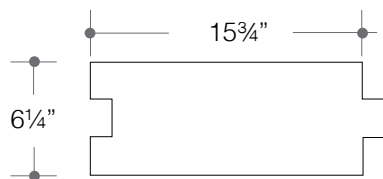

grey marmi inside corner 210015-I  
*special order*

black marmi interlocking ledger panel 210006

black marmi outside corner 210016-O

black marmi inside corner 210016-I  
*special order*

nominal sizes: