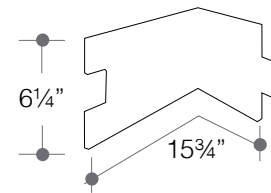

hot fusion interlocking ledger panel 210003

hot fusion outside corner 210013-O

hot fusion inside corner 210013-I  
*special order*

nominal sizes:

Recommended Uses

- Residential
- Commercial
- Interior Floor
- Interior Wall
- Exterior Cladding
- Fireplaces
- Showers
- Pool & Spa (waterline)