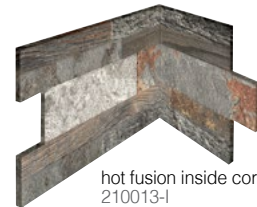

sweet fusion outside corner 210011-O

sweet fusion inside corner 210011-I  
*special order*

mild fusion interlocking ledger panel 210002

mild fusion outside corner 210012-O

mild fusion inside corner 210012-I  
*special order*

hot fusion interlocking ledger panel 210003

hot fusion outside corner 210013-O

hot fusion inside corner 210013-I  
*special order*

nominal sizes:

Recommended Uses

- Residential
- Commercial
- Interior Floor
- Interior Wall
- Exterior Cladding
- Fireplaces
- Showers
- Pool & Spa (waterline)