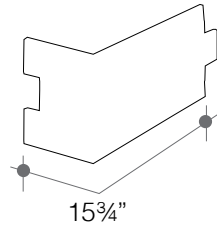

hot fusion interlocking ledger panel 210003

hot fusion outside corner 210013-O

hot fusion inside corner 210013-I  
*special order*

nominal sizes:

Recommended Uses

- Residential
- Commercial
- Interior Floor
- Interior Wall
- Exterior Cladding
- Fireplaces
- Showers
- Pool & Spa (waterline)