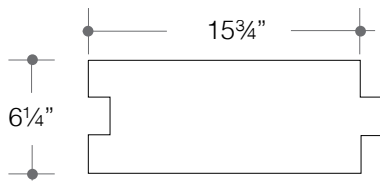

sweet fusion outside corner 210011-O

sweet fusion inside corner 210011-I  
*special order*

mild fusion interlocking ledger panel 210002

mild fusion outside corner 210012-O

mild fusion inside corner 210012-I  
*special order*

hot fusion interlocking ledger panel 210003

hot fusion outside corner 210013-O

hot fusion inside corner 210013-I  
*special order*

nominal sizes:

Recommended Uses

- Residential
- Commercial
- Interior Floor
- Interior Wall
- Exterior Cladding
- Fireplaces
- Showers
- Pool & Spa (waterline)