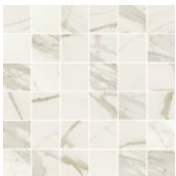

Elite, marble-look porcelain tiles from Italy speaks for itself. Fine lines and details inspired by nature combined with its versatile uses and 19 to 20 faces will complete the look of any contemporary living space. Comes in glossy and natural finish.

calacatta elite

24"x48" field tile: glossy - 270387; natural - 270388

12"x24" field tile: glossy - 270391; natural - 270392

2"x2" square mosaic
glossy - 250391
natural - 250392

3 1/2"x24" bullnose trim
glossy - 260391
natural - 260392